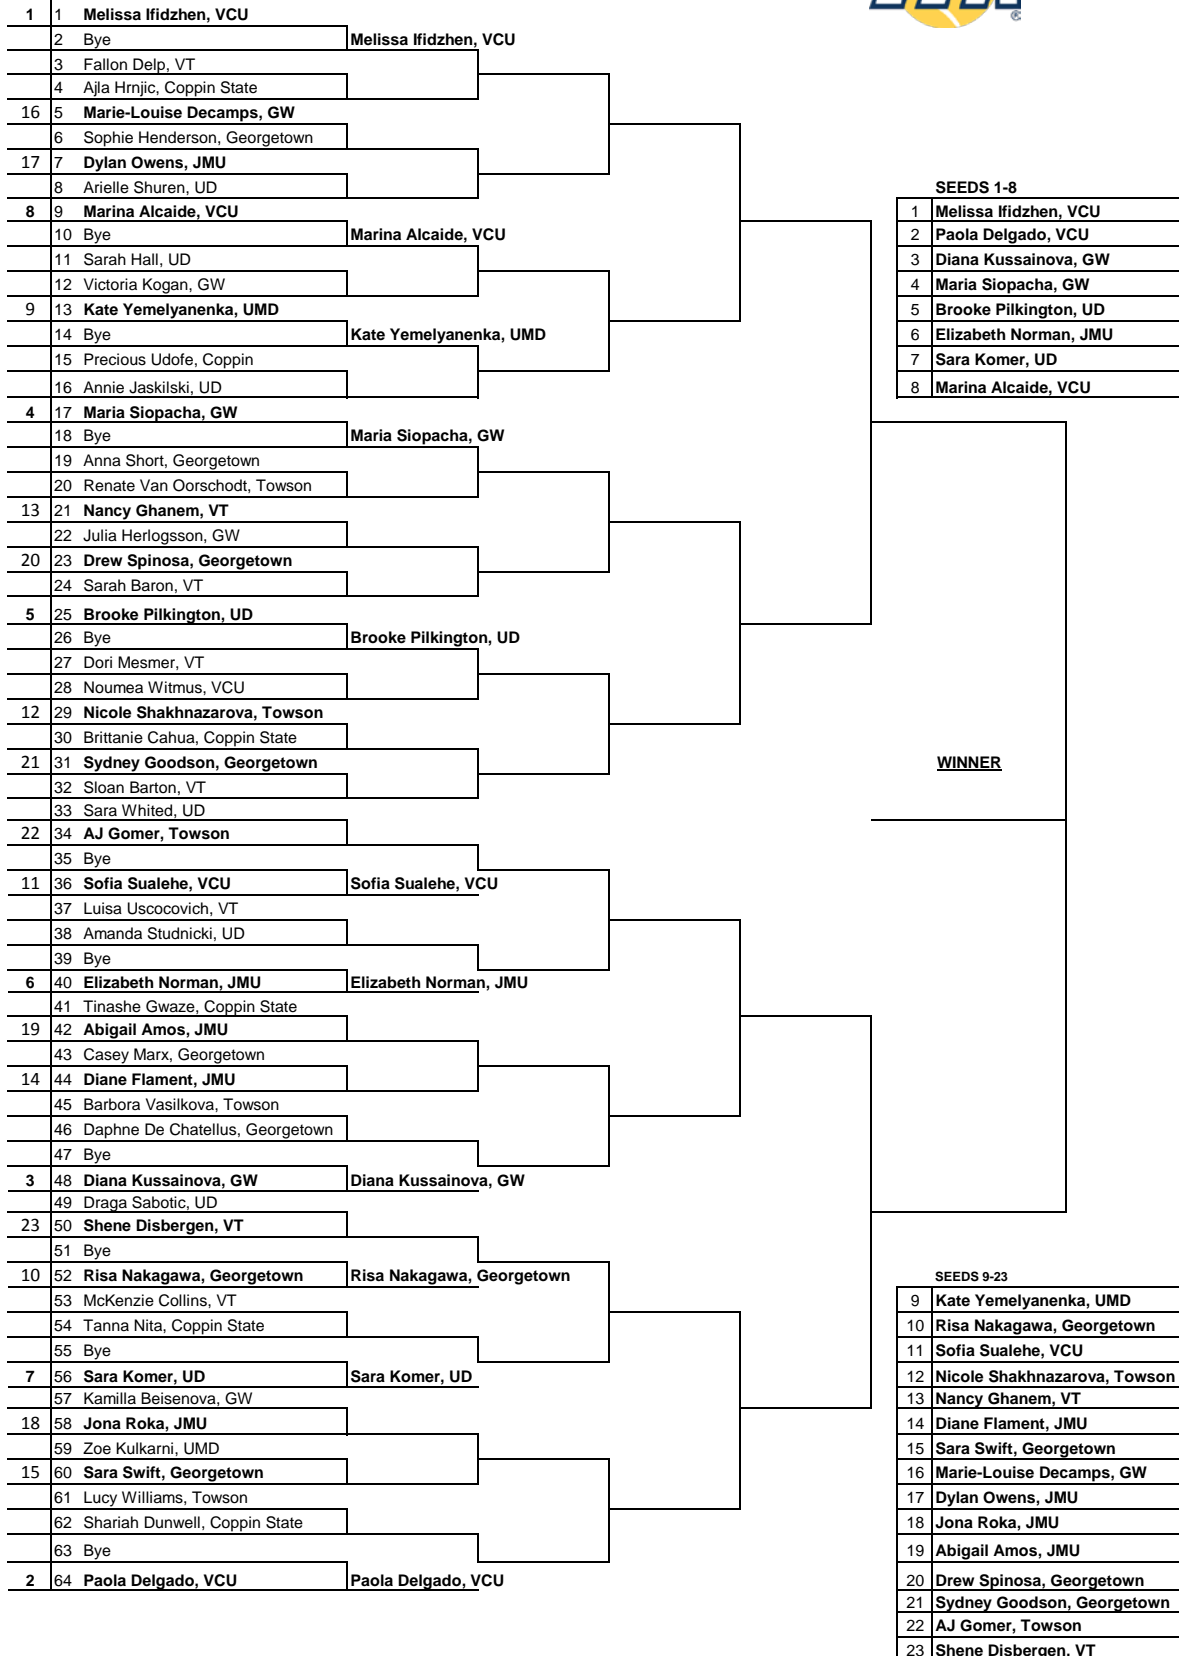

Bedford Cup Mid-Atlantic
 An Intercollegiate Tennis Association Sanctioned Event
 Hosted by JTCC* Sept. 15-18, 2017

DAY 1**Sept. 15 Schedule****9AM**

Fallon Delp, VT

Ajla Hrnjic, Coppin State

Marie-Louise Decamps, GW