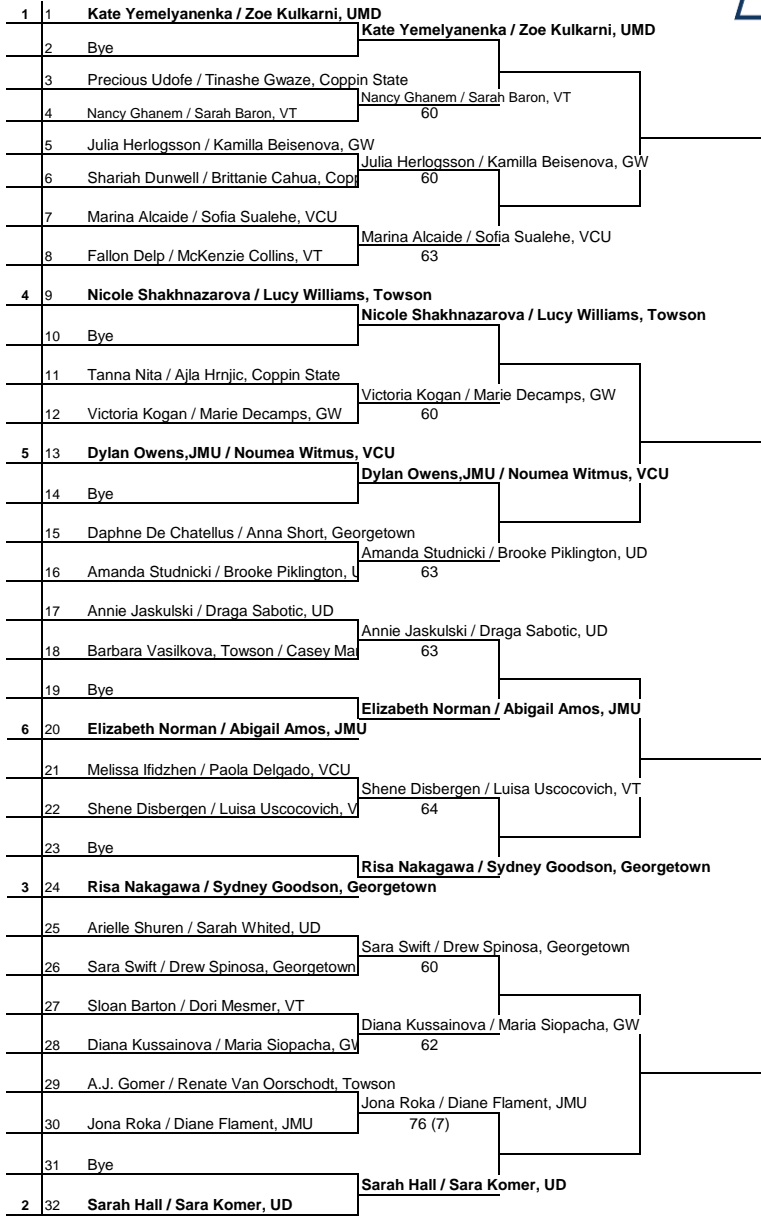

Bedford Cup Mid- Atlantic
An Intercollegiate Tennis Association Sanctioned Event
Hosted by JTCC* Sept. 15-18, 2017

CHAMPIONS

Seeds	
1	Kate Yemelyanenko / Zoe Kulkarni, UMD
2	Sarah Hall / Sara Komer UD
3	Risa Nakagawa / Sydney Goodson, Georgetown
4	Nicole Shakhnazarova / Lucy Williams, Towson
5	Dylan Owens, JMU / Noumea Witmus, VCU
6	Elizabeth Norman / Abigail Amos, JMU