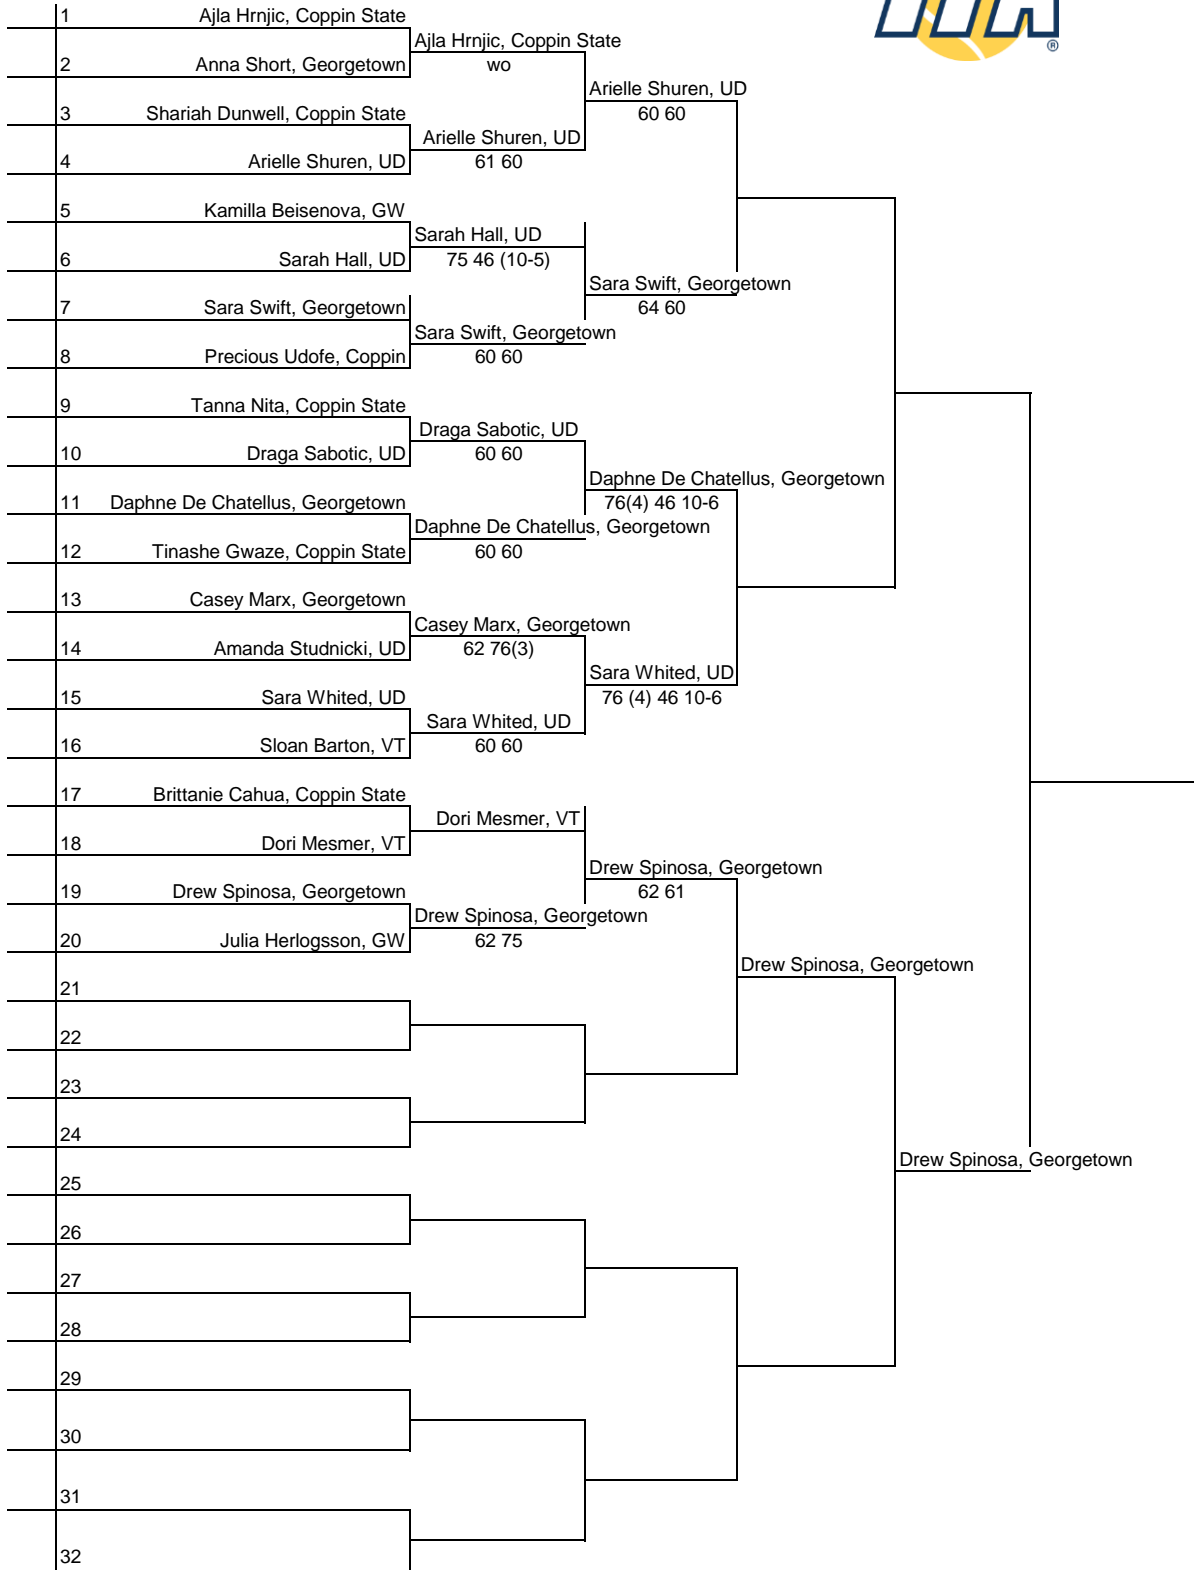

Bedford Cup Mid-Atlantic
An Intercollegiate Tennis Association Sanctioned Event
Hosted by JTCC* Sept. 15-18, 2017

1	1	Melissa Ifidzhen, VCU		
	2	Bye	Melissa Ifidzhen, VCU	
	3	Fallon Delp, VT		Melissa Ifidzhen, VCU
	4	Ajla Hrnjic, Coppin State	Fallon Delp, VT 61 60	
16	5	Marie-Louise Decamps, GW	60 61	Melissa Ifidzhen, VCU
	6	Sophie Henderson, Georgetown	Marie-Louise Decamps, GW	62 61
17	7	Dylan Owens, JMU		Dylan Owens, JMU
	8	Arielle Shuren, UD	Dylan Owens, JMU 46 64 10-7	
8	9	Marina Alcaide, VCU	61 63	
	10	Bye	Marina Alcaide, VCU	
	11	Sarah Hall, UD		Marina Alcaide, VCU
	12	Victoria Kogan, GW	Victoria Kogan, G 61 63	
9	13	Kate Yemelyanenko, UMD	62 62	Marina Alcaide, VCU
	14	Bye	Kate Yemelyanenko, UMD	62 ret
	15	Precious Udofe, Coppin		Kate Yemelyanenko, UMD
	16	Annie Jaskilski, UD	Annie Jaskilski, U 62 63	
4	17	Maria Siopacha, GW	62 62	
	18	Bye	Maria Siopacha, GW	
	19	Anna Short, Georgetown		Maria Siopacha, GW
	20	Renate Van Oorschodt	Renate Van Oorschodt, 60 63	
13	21	Nancy Ghanem, VT	76(4) 62	Maria Siopacha, GW
	22	Julia Herlogsson, GW	Nancy Ghanem, VT	60 62
20	23	Drew Spinosa, Georgetown	61 76(5)	Sarah Baron, VT
	24	Sarah Baron, VT	Sarah Baron, VT 61 75	
5	25	Brooke Pilkington, UD	63 76(5)	
	26	Bye	Brooke Pilkington, UD	
	27	Dori Mesmer, VT		Brooke Pilkington, UD
	28	Noumea Witmus, VCU	Noumea Witmus, VCU 64 62	
12	29	Nicole Shakhnazarova, Towson	61 61	Brooke Pilkington, UD
	30	Brittanie Cahua, Coppin State	Nicole Shakhnazarova, Towson 63 76 (5)	
21	31	Sydney Goodson, Georgetown	60 60	Sydney Goodson, Georgetown
	32	Sloan Barton, VT	Sydney Goodson, Geord 61 67 (5) 10-3	
	33	Sara Whited, UD	61 61	
22	34	AJ Gomer, Towson		AJ Gomer, Towson
	35	Bye	62 63	Sofia Sualehe, VCU
11	36	Sofia Sualehe, VCU	57 64 10-6	
	37	Luisa Uscocovich, VT		Elizabeth Norman, JMU
	38	Amanda Studnicki, UD	Luisa Uscocovich, VT 63 61	
	39	Bye	63 61	Elizabeth Norman, JMU
6	40	Elizabeth Norman, JMU	62 61	
	41	Tinashe Gwaze, Coppin State		
19	42	Abigail Amos, JMU	Abigail Amos, JMU	
	43	Casey Marx, Georgetown	60 60	Diane Flament, JMU
14	44	Diane Flament, JMU	62 61	
	45	Barbora Vasilkova, Towson	62 62	Diane Flament, JMU
	46	Daphne De Chatellus, Georgetown	Barbora Vasilkova, Towson 52 ret	
	47	Bye	64 46 10:6	Diana Kussainova, GW
3	48	Diana Kussainova, GW	62 62	
	49	Draga Sabotic, UD		
23	50	Shene Disbergen, VT		Shene Disbergen, VT
	51	Bye	61 60	Shene Disbergen, VT
10	52	Risa Nakagawa, Georgetown	64 46 10-4	
	53	McKenzie Collins, VT		Sara Komer, UD
	54	Tanna Nita, Coppin State	McKenzie Collins, VT 75 64	
	55	Bye	62 60	Sara Komer, UD
7	56	Sara Komer, UD	61 75	
	57	Kamilla Beisenova, GW		
18	58	Jona Roka, JMU		Jona Roka, JMU
	59	Zoe Kulkarni, UMD	63 61	Zoe Kulkarni, UMD
15	60	Sara Swift, Georgetown	46 64 10-6	
	61	Lucy Williams, Towson	63 61	Paola Delgado, VCU
	62	Shariah Dunwell, Coppin State	Lucy Williams, Towson 61 61	
	63	Bye	60 60	Paola Delgado, VCU
2	64	Paola Delgado, VCU	61 62	

SEEDS 1-8

1	Melissa Ifidzhen, VCU
2	Paola Delgado, VCU
3	Diana Kussainova, GW
4	Maria Siopacha, GW
5	Brooke Pilkington, UD
6	Elizabeth Norman, JMU
7	Sara Komer, UD
8	Marina Alcaide, VCU

WINNER

SEEDS 9-23

9	Kate Yemelyanenko, UMD
10	Risa Nakagawa, Georgetown
11	Sofia Sualehe, VCU
12	Nicole Shakhnazarova, Towson
13	Nancy Ghanem, VT
14	Diane Flament, JMU
15	Sara Swift, Georgetown
16	Marie-Louise Decamps, GW
17	Dylan Owens, JMU
18	Jona Roka, JMU
19	Abigail Amos, JMU
20	Drew Spinosa, Georgetown
21	Sydney Goodson, Georgetown
22	AJ Gomer, Towson
23	Shene Disbergen, VT

Single Consolation Draw

An Intercollegiate Tennis Association Sanctioned Event

Hosted by JTCC