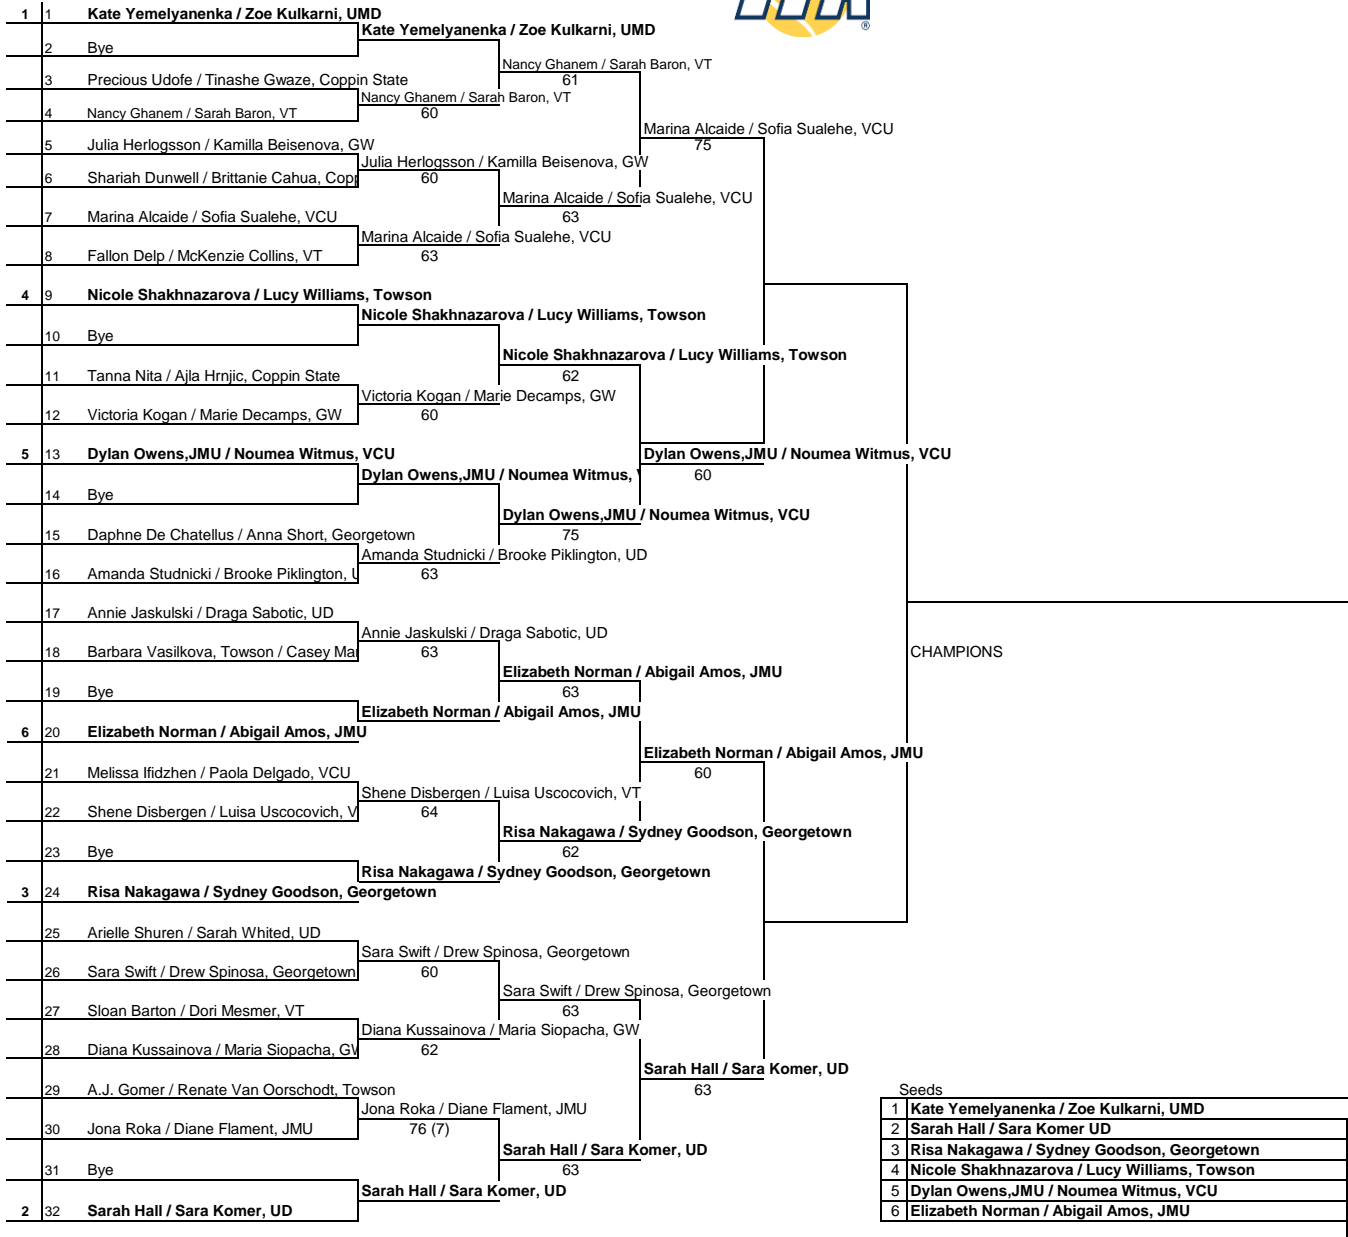

Bedford Cup Mid- Atlantic
An Intercollegiate Tennis Association Sanctioned Event
Hosted by JTCC* Sept. 15-18, 2017

Seeds	
1	Kate Yemelyanenko / Zoe Kulkarni, UMD
2	Sarah Hall / Sara Komer UD
3	Risa Nakagawa / Sydney Goodson, Georgetown
4	Nicole Shakhnazarova / Lucy Williams, Towson
5	Dylan Owens, JMU / Noumea Witmus, VCU
6	Elizabeth Norman / Abigail Amos, JMU